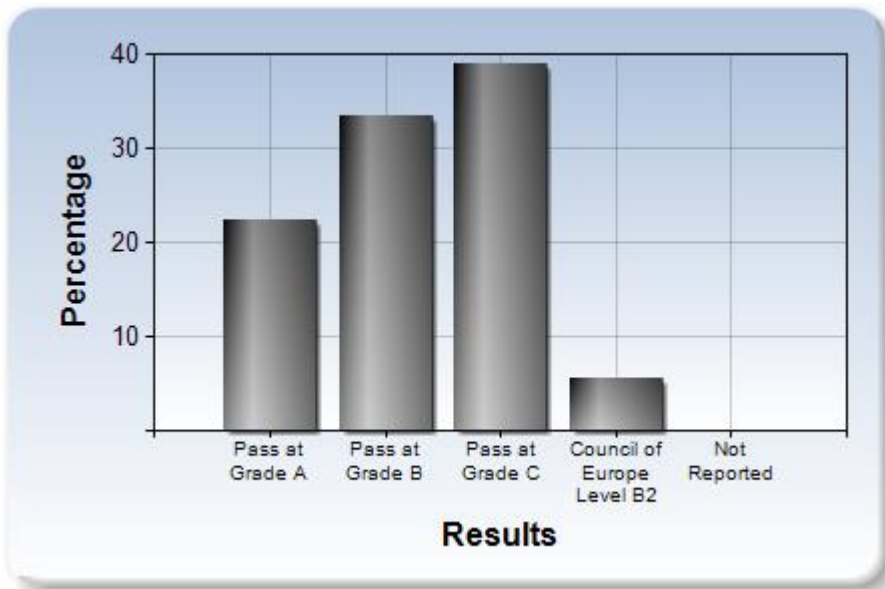

March (CAE) 2017

Results summary

100% of results released (18 of 18)

100% of results released (18 of 18)

Result	Percentage
Percentage Pass at Grade A	22.22%
Percentage Pass at Grade B	33.33%
Percentage Pass at Grade C	38.89%
Percentage Council of Europe Level B2	5.56%
Percentage Not Reported	0%