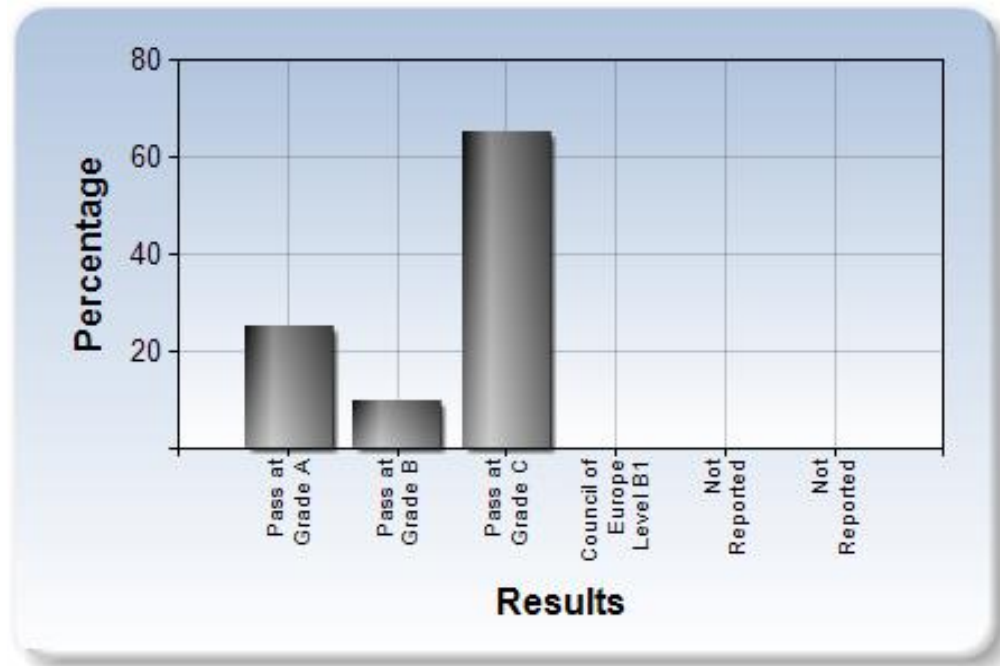

March (FCE2) 2017 FCE*

Results summary

100% of results released (20 of 20)

Result	Percentage
Percentage Pass at Grade A	25%
Percentage Pass at Grade B	10%
Percentage Pass at Grade C	65%
Percentage Council of Europe Level B1	0%