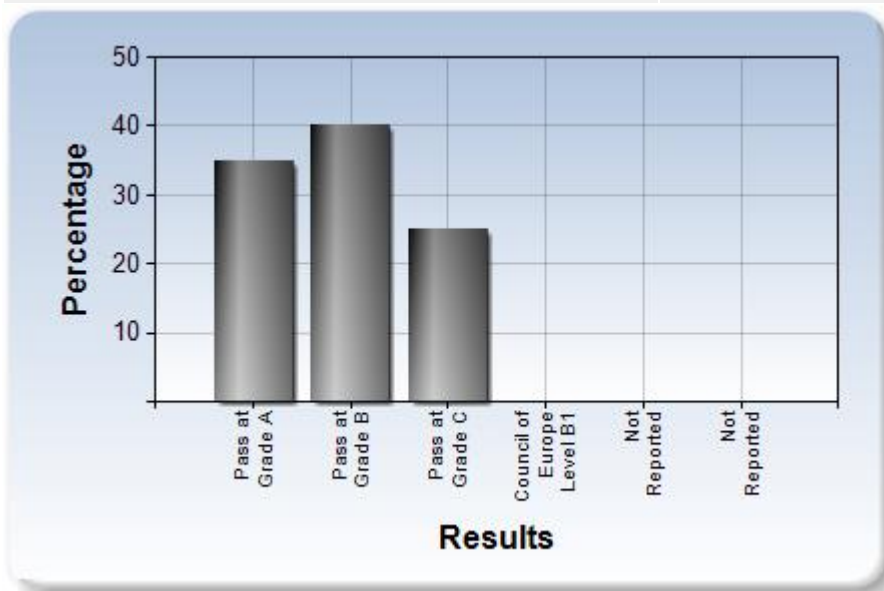

CAMBRIDGE ENGLISH

Language Assessment

Authorised Centre

March (FCE1) 2017 FCE*

Results summary

100% of results released (20 of 20)

Result	Percentage
Percentage Pass at Grade A	35%
Percentage Pass at Grade B	40%
Percentage Pass at Grade C	25%
Percentage Council of Europe Level B1	0%